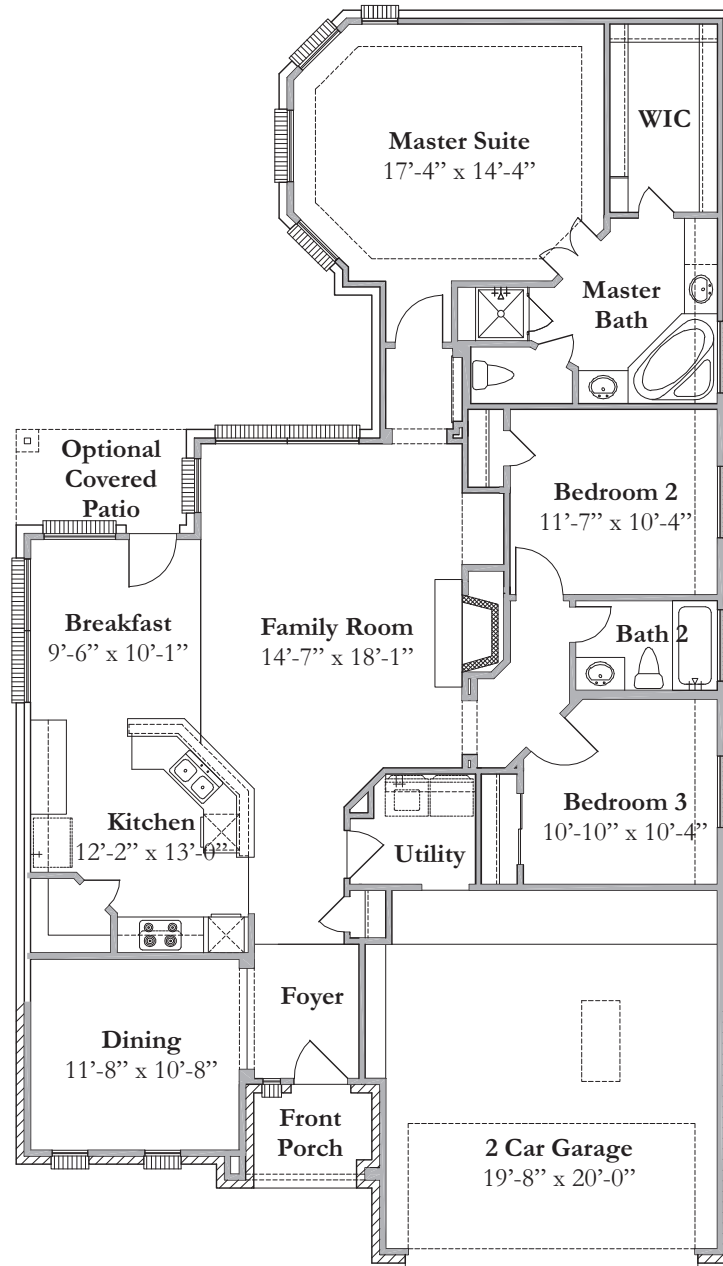

Woodridge Homes

Rembrandt

1709 SF Living

3 Bedroom

2 Bath

2 Car Garage

This sheet is for illustrative purposes only and not part of a legal contract. Floor plans and standard features may vary according to alternate styles selected and are subject to change without notice. Optional items listed are available at additional cost. Copyright 2008. All rights reserved. Duplication prohibited.

Woodridge Homes

Rembrandt

Elevation A

Elevation B

Elevation C

This sheet is for illustrative purposes only and not part of a legal contract. Floor plans and standard features may vary according to alternate styles selected and are subject to change without notice. Optional items listed are available at additional cost. Copyright 2008. All rights reserved. Duplication prohibited.