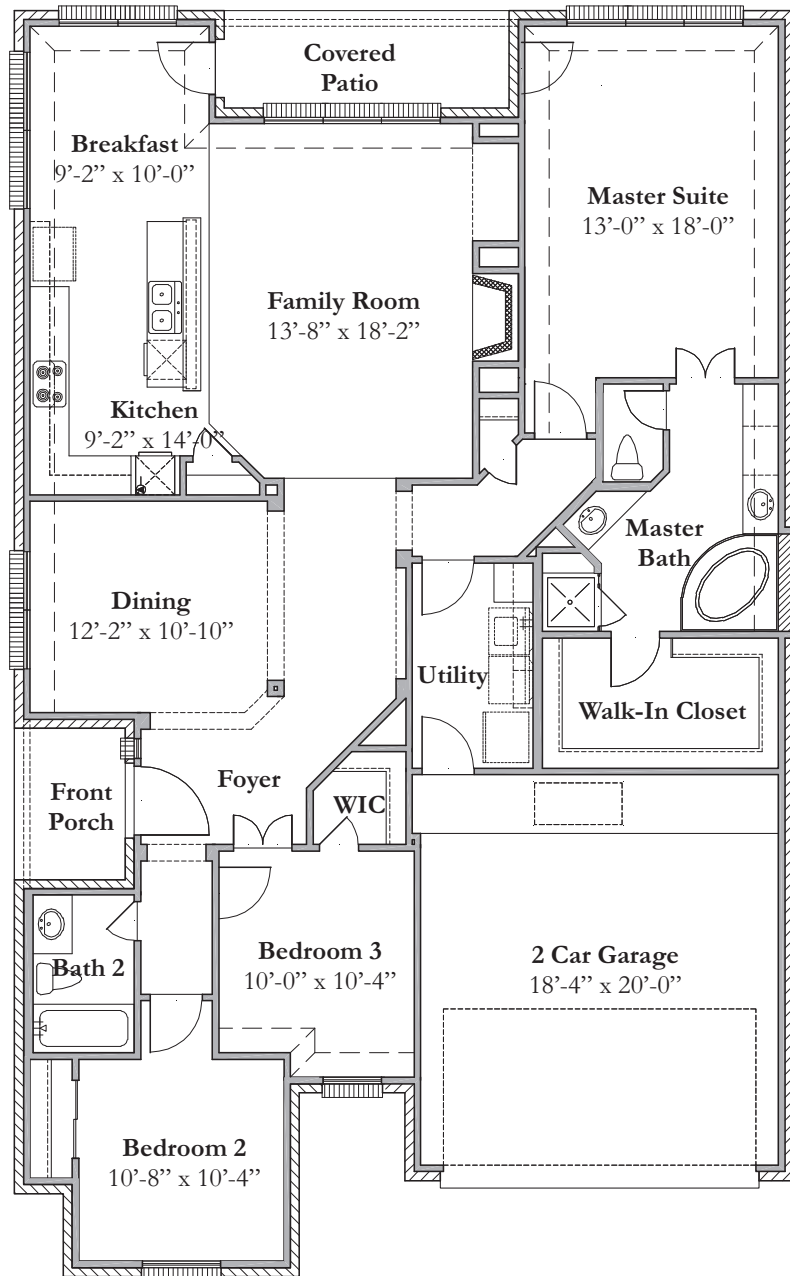

Woodridge Homes

Picasso

1821 SF Living

3 Bedroom

2 Bath

2 Car Garage

This sheet is for illustrative purposes only and not part of a legal contract. Floor plans and standard features may vary according to alternate styles selected and are subject to change without notice. Optional items listed are available at additional cost. Copyright 2008. All rights reserved. Duplication prohibited.

Woodridge Homes

P i c a s o

This sheet is for illustrative purposes only and not part of a legal contract. Floor plans and standard features may vary according to alternate styles selected and are subject to change without notice. Optional items listed are available at additional cost. Copyright 2008. All rights reserved. Duplication prohibited.

Woodridge Homes

P i c a s o

Optional Master Bath

Optional Golf Storage

Optional Bay Window
at Breakfast

Optional Bath 2

This sheet is for illustrative purposes only and not part of a legal contract. Floor plans and standard features may vary according to alternate styles selected and are subject to change without notice. Optional items listed are available at additional cost. Copyright 2008. All rights reserved. Duplication prohibited.